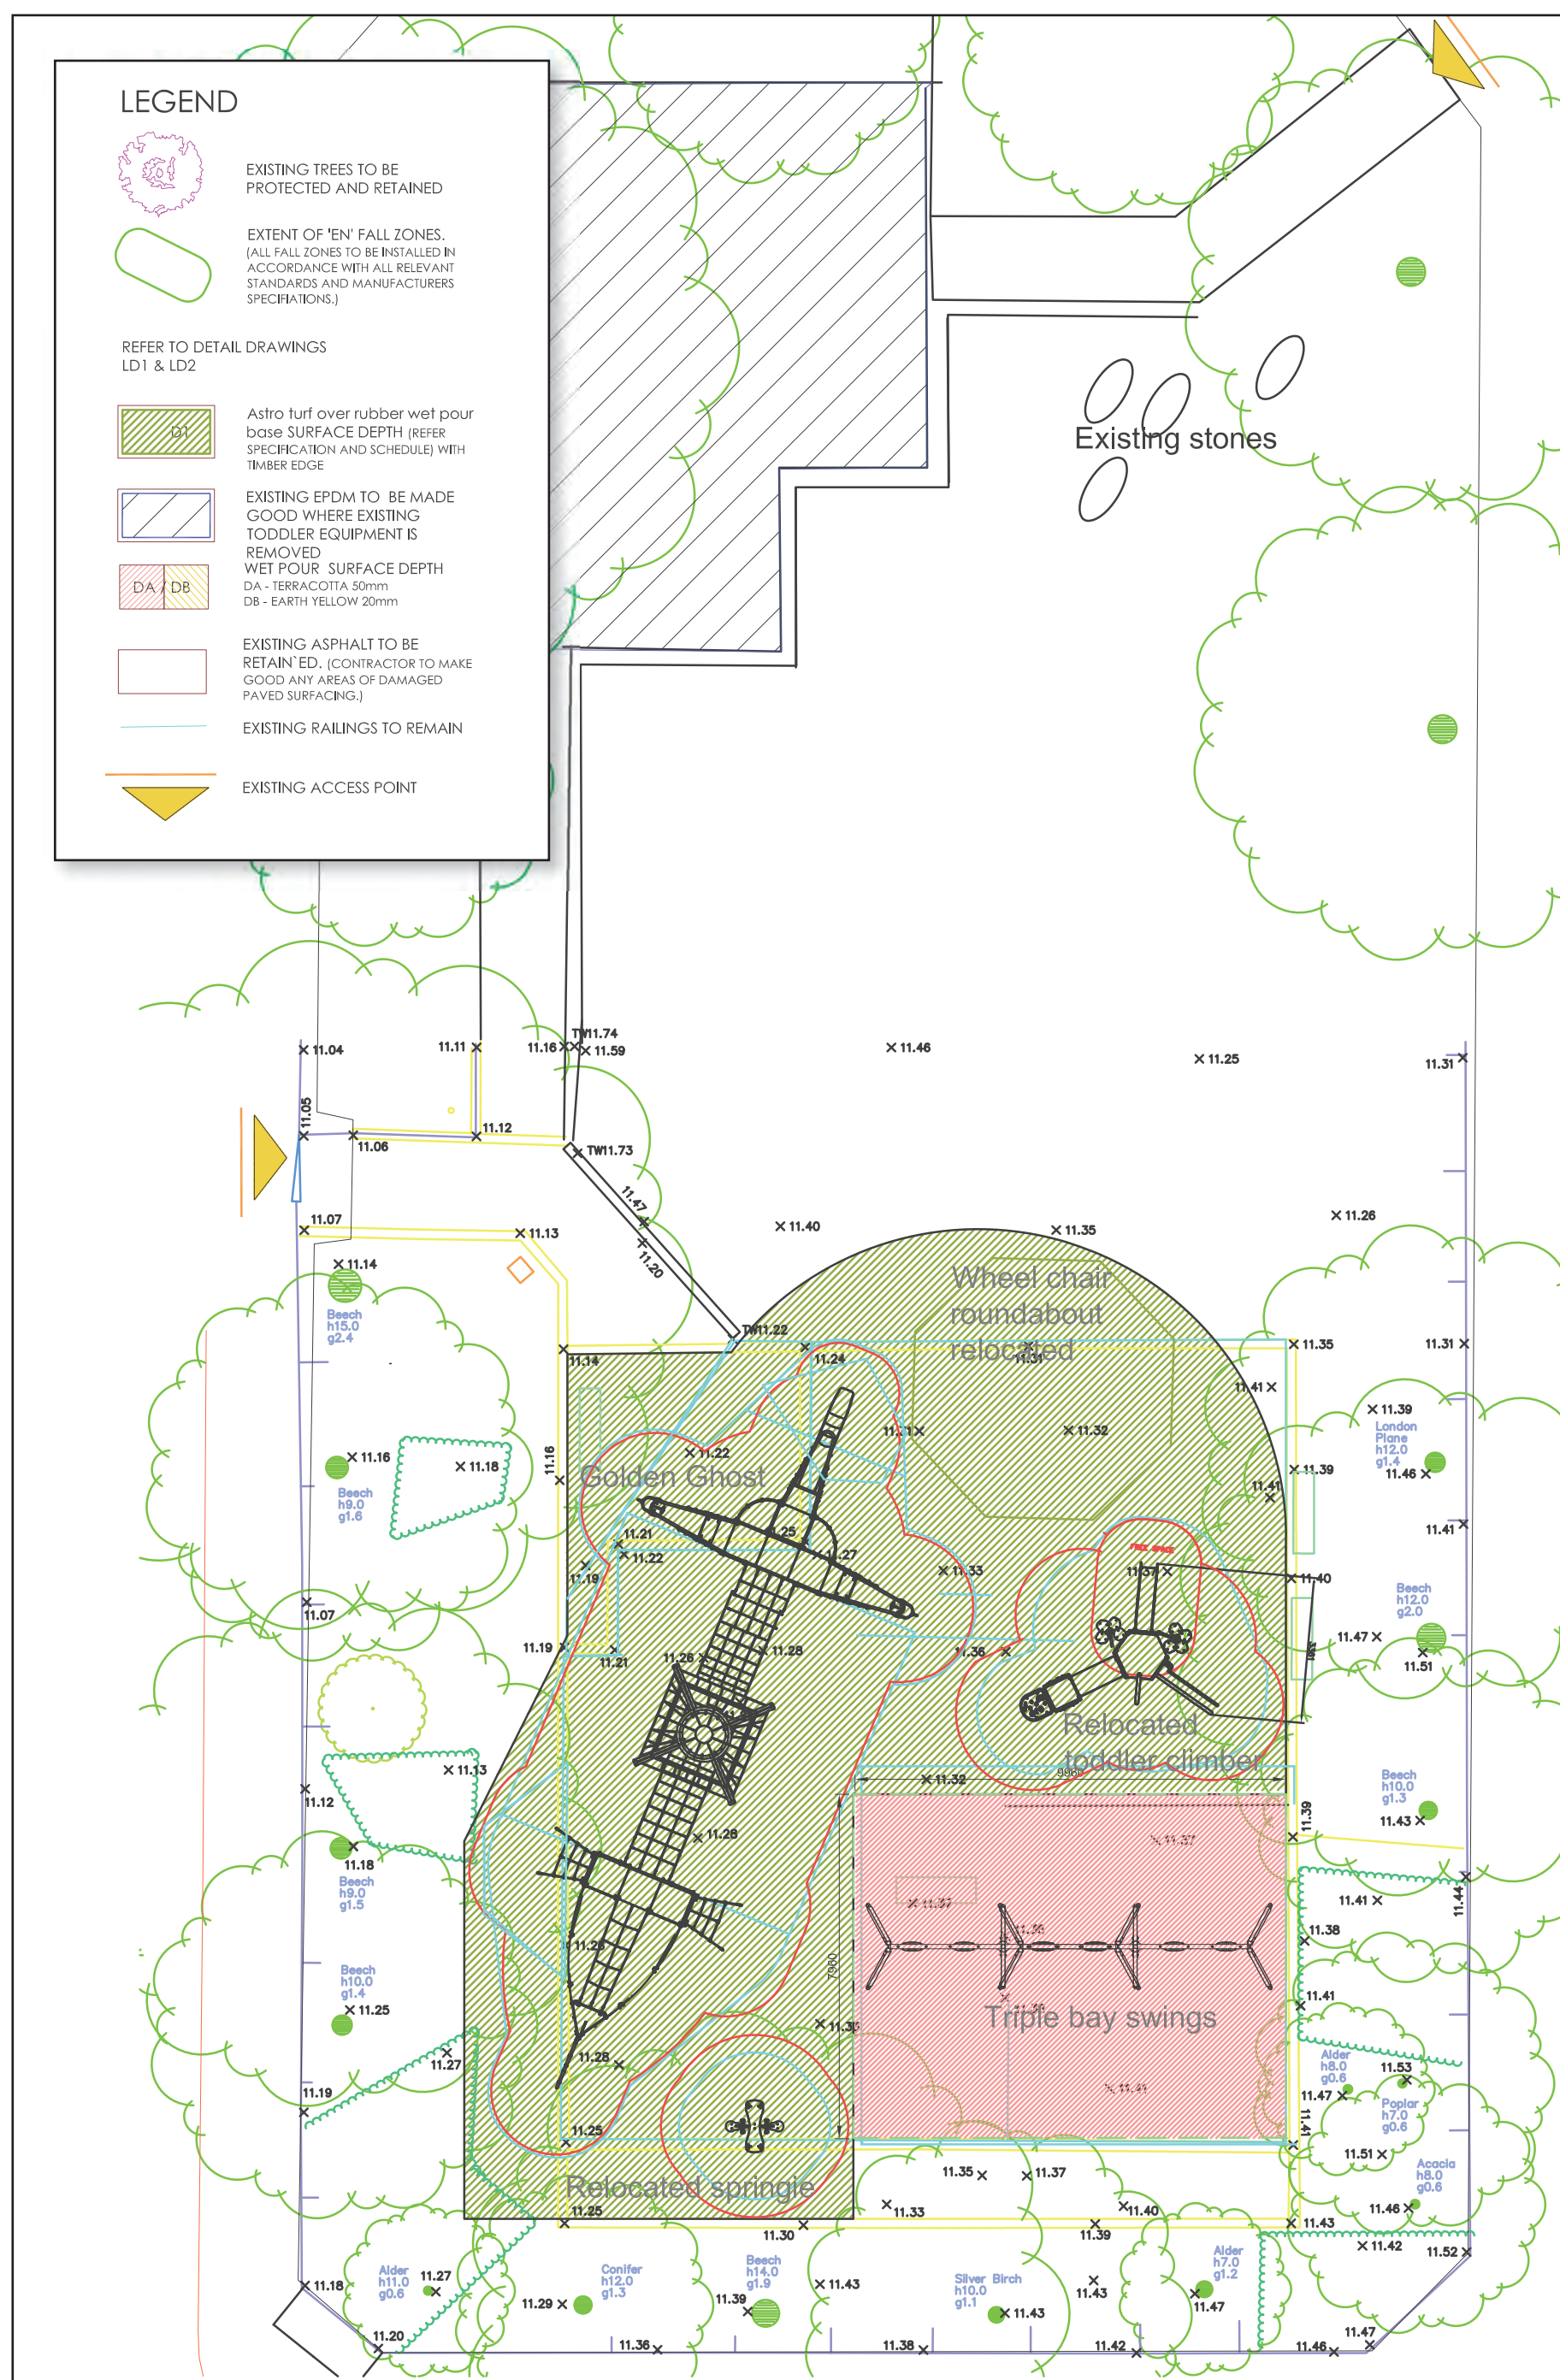

HAVE YOUR SAY: Swaby Gardens Playground Development

Option 1. The main item is a ship-themed multi-play with ropes, nets, lookout towers and a slide. It has something for all ages and abilities.

Existing springie relocated

Existing roundabout relocated

Artificial grass

Rubber wet pour

Existing toddler climber relocated

The proposal is to relocate the toddler equipment adjacent to the junior area.

The new Golden Ghost climbing frame is suitable for ages 6-14 with a range of challenges, including a crow's nest.

The new triple bay swing frame incorporates junior and toddler seats and a basket swing.

Items have been chosen to offer inclusive play opportunities.

Whilst wet pour is a suitable surface under the swings, artificial safety grass has been proposed under the rest of the play equipment.

New items

New Wicksteed 'Golden Ghost' climbing frame

New triple bay swings over rubber wet pour