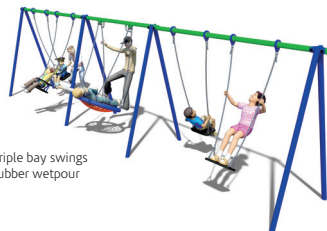

New triple bay swings over rubber wetpour