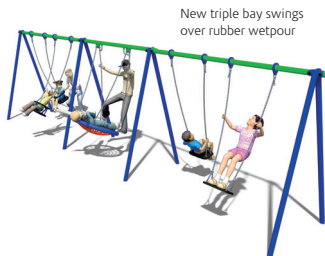

New triple bay swings over rubber wetpour