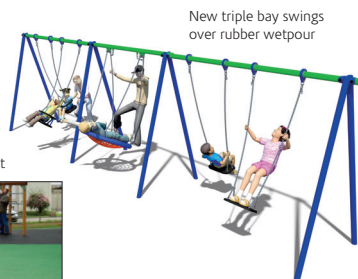

New 'Stellanova' roundabout

New triple bay swings over rubber wetpour

Enable Leisure & Culture manage and deliver the parks service on behalf of Wandsworth Council