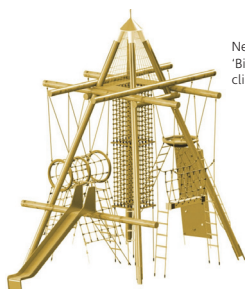

HAVE YOUR SAY: Swaby Gardens Playground Development

Below are examples of the new equipment which may be installed in the playground depending which option is selected by the consultation.

Option 1 new items

Option 2 new items

Option 3 new items

Enable Leisure & Culture manage and deliver the parks service on behalf of Wandsworth Council