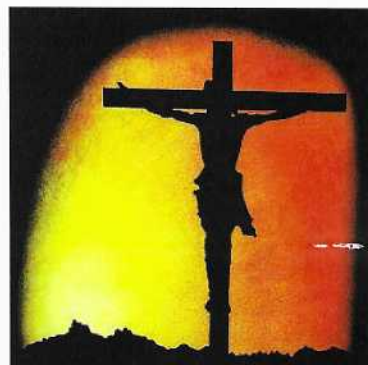

A Dove

- ☒ Small
- ☒ Medium
- ☒ Large

A Cross

If you would like something special or an individual bespoke design then please talk through your ideas with the memorial adviser.