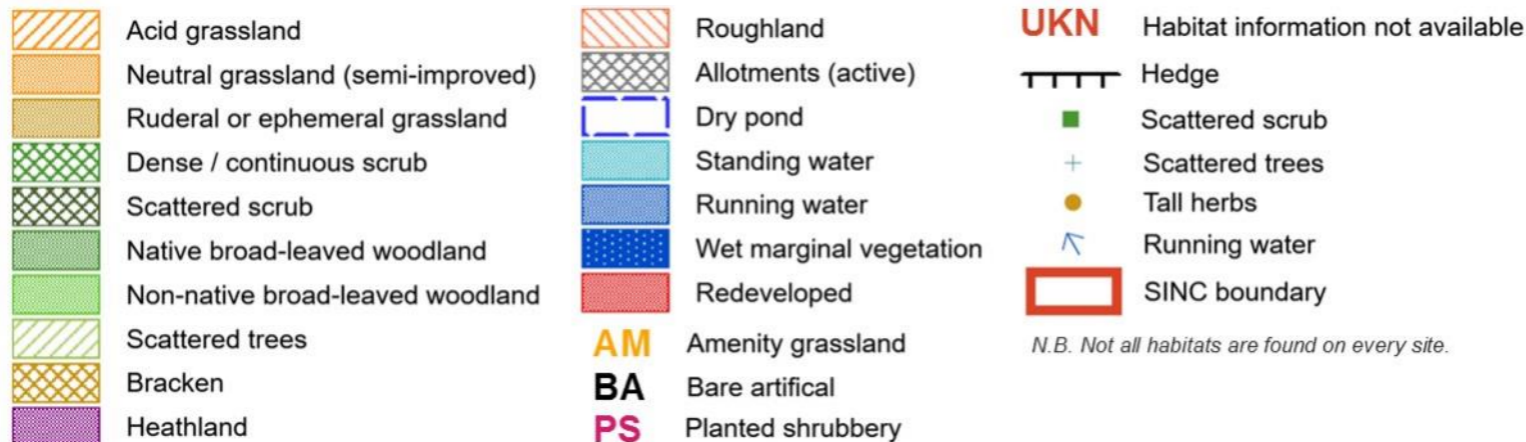

Battersea Park

Habitat survey findings

London Borough of Wandsworth survey 1999 © Crown copyright and database rights 2020 Ordnance Survey 100019270

Priority species recorded on the site

From GiGL database, May 2020. Only records from last ten years are included. Confidential records not shown.