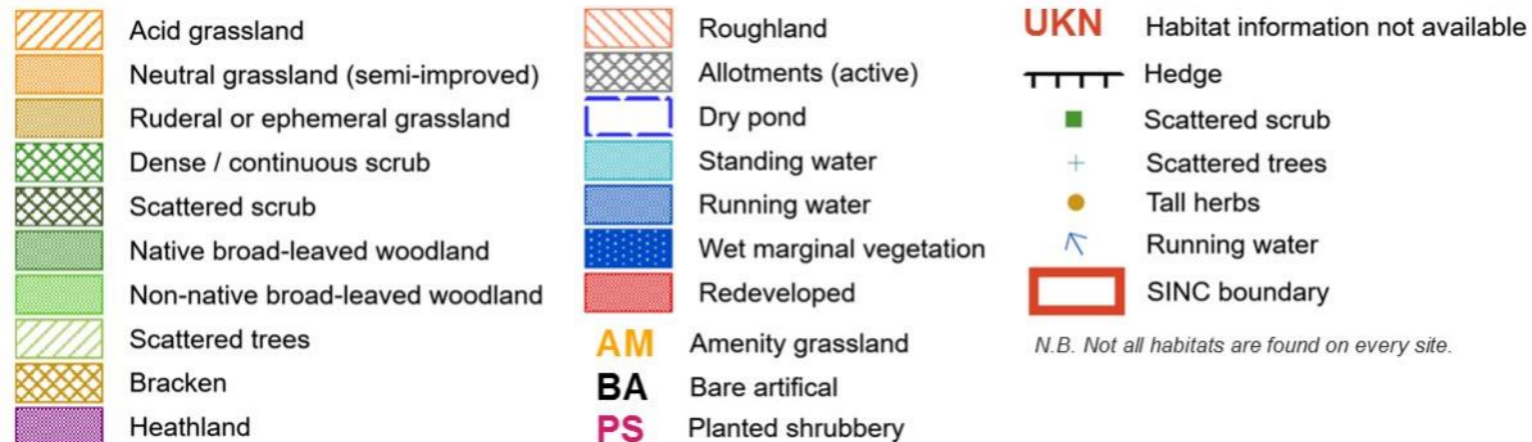

Sites of Importance for Nature Conservation: Wandsworth Park

Habitat survey findings

London Borough of Wandsworth survey 1999 © Crown copyright and database rights 2020 Ordnance Survey 100019270

Priority species recorded on the site