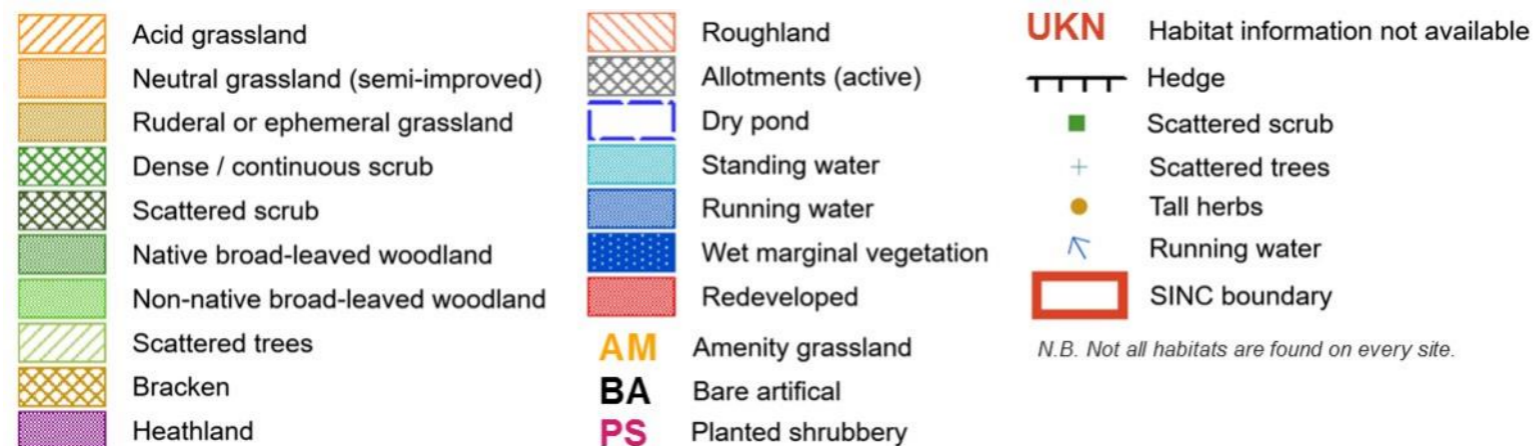

** If you have any information on species you have seen here please let us know via www.gigl.org.uk/submit-records