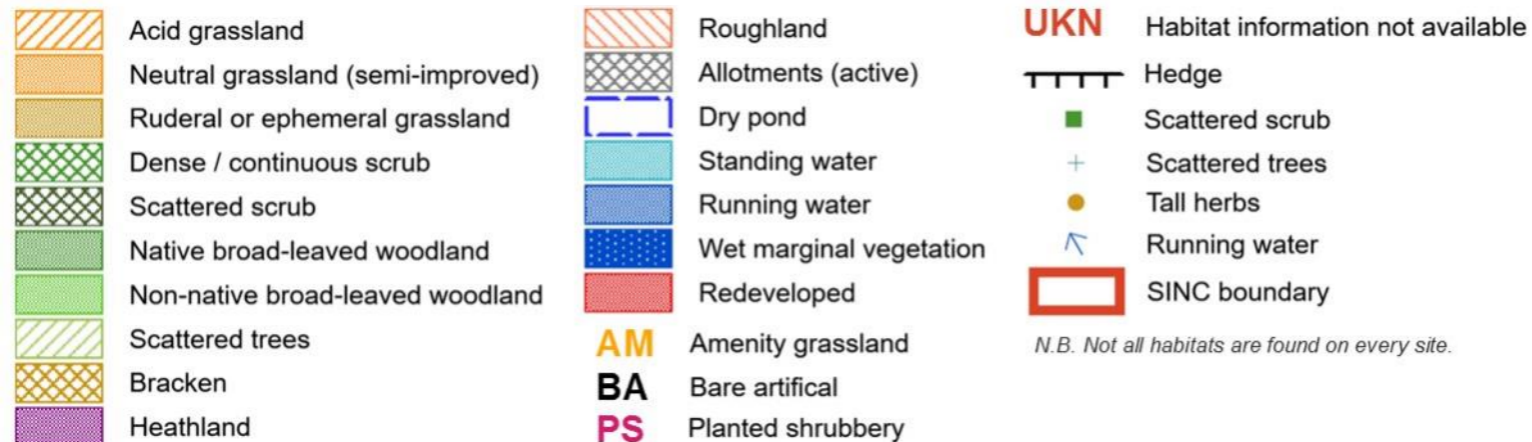

Sites of Importance for Nature Conservation: Roehampton University

Habitat survey findings

London Borough of Wandsworth survey 1999 © Crown copyright and database rights 2020 Ordnance Survey 100019270

Priority species recorded on the site

From GiGL database, May 2020. Only records from last ten years are included. Confidential records not shown.

Common Name	Taxon Name	Most Recent Record
Amphibians		
No records received in last ten years**		
Birds		
Goldcrest	<i>Regulus regulus</i>	2016
Grey Heron	<i>Ardea cinerea</i>	2013
Redwing	<i>Turdus iliacus</i>	2016
Scaup	<i>Aythya marila</i>	2011
Starling	<i>Sturnus vulgaris</i>	2016
Swift	<i>Apus apus</i>	2010
Fish		
No records received in last ten years**		
Fungi		
No records received in last ten years**		
Invertebrates		
Stag Beetle	<i>Lucanus cervus</i>	2015
Plants		
No records received in last ten years**		
Mammals		
No records received in last ten years**		
Reptiles		
No records received in last ten years**		