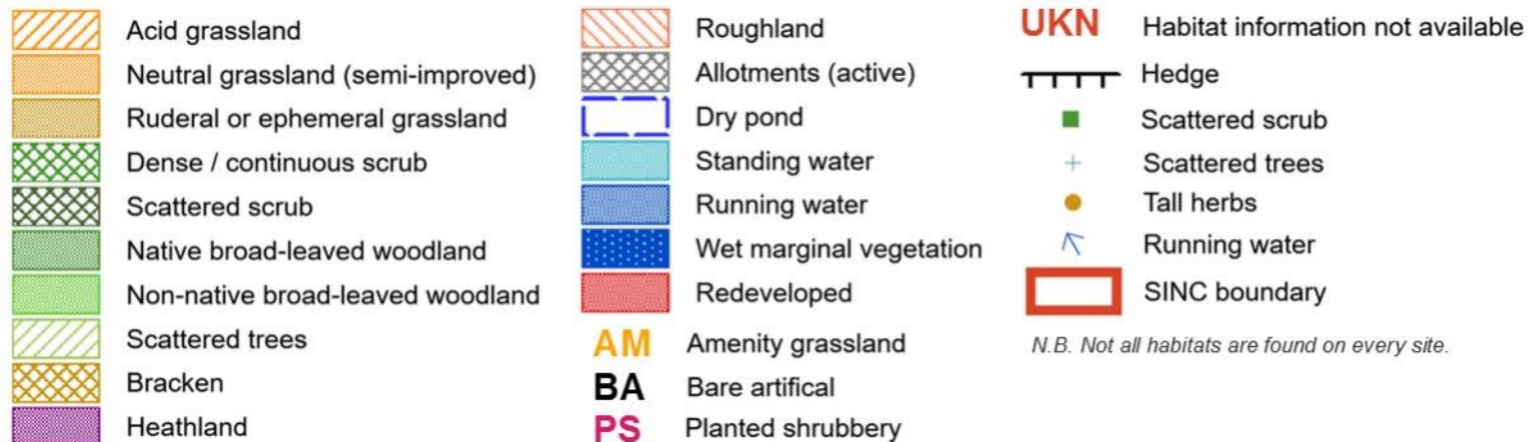

Sites of Importance for Nature Conservation: Beverley Brook in Wandsworth

Habitat survey findings

London Borough of Wandsworth survey 1999 © Crown copyright and database rights 2020 Ordnance Survey 100019270

Priority species recorded on the site

From GiGL database, May 2020. Only records from last ten years are included. Confidential records not shown.

Common Name	Taxon Name	Most Recent Record
Amphibians		
Common Toad	<i>Bufo bufo</i>	2016
Birds		
Kingfisher	<i>Alcedo atthis</i>	2016
Song Thrush	<i>Turdus philomelos</i>	2019
Fish		
No records received in last ten years**		
Fungi		
No records received in last ten years**		
Invertebrates		
Stag Beetle	<i>Lucanus cervus</i>	2019
Plants		
Black Poplar	<i>Populus nigra subsp. betulifolia</i>	2010
Mammals		
Common Pipistrelle	<i>Pipistrellus pipistrellus</i>	2016
Daubenton's Bat	<i>Myotis daubentonii</i>	2016
Noctule Bat	<i>Nyctalus noctula</i>	2016
Soprano Pipistrelle	<i>Pipistrellus pygmaeus</i>	2016
West European Hedgehog	<i>Erinaceus europaeus</i>	2017
Reptiles		
Slow-worm	<i>Anguis fragilis</i>	2016