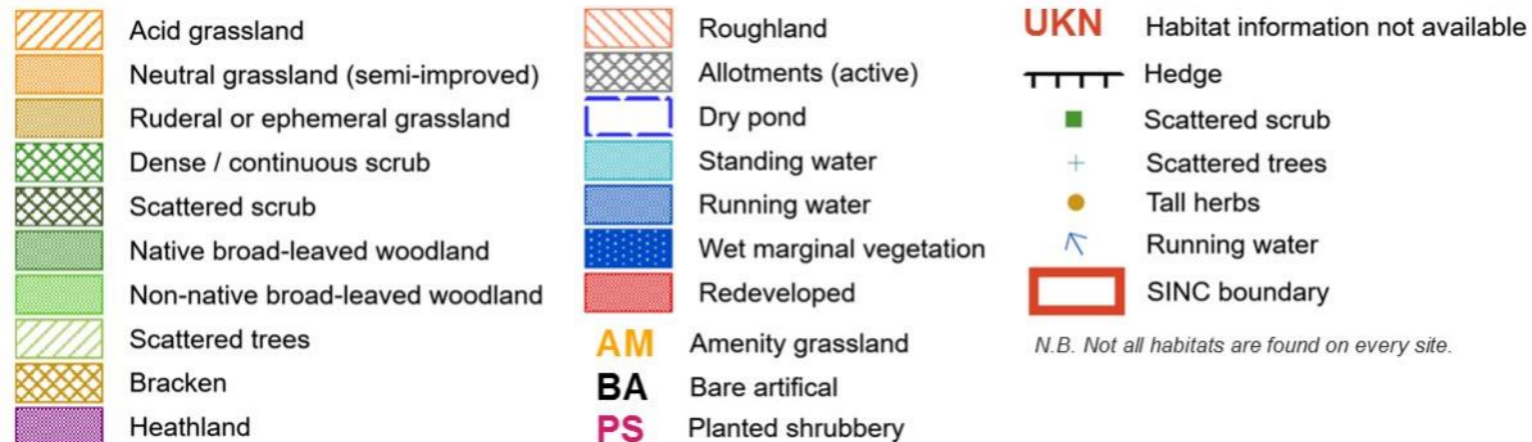

Sites of Importance for Nature Conservation: Battersea Power Station *

Habitat survey findings

London Borough of Wandsworth survey 1999 © Crown copyright and database rights 2020 Ordnance Survey 100019270