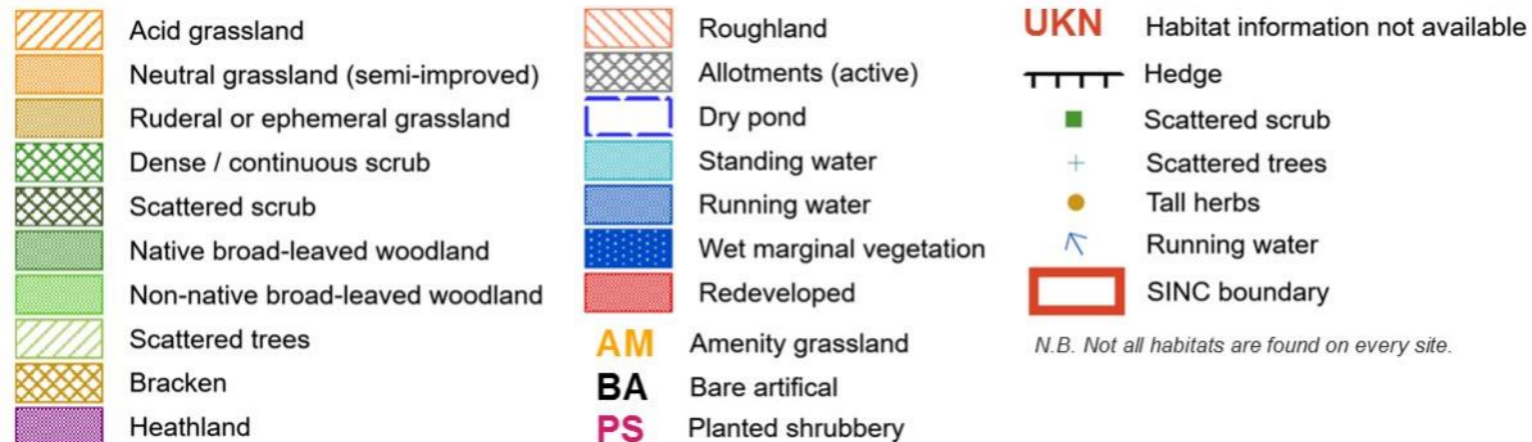

Sites of Importance for Nature Conservation: Streatham Cemetery

Habitat survey findings

London Borough of Wandsworth survey 1999 © Crown copyright and database rights 2020 Ordnance Survey 100019270

Priority species recorded on the site

From GiGL database, May 2020. Only records from last ten years are included. Confidential records not shown.

Common Name	Taxon Name	Most Recent Record
Amphibians		
No records received in last ten years**		
Birds		
Fieldfare	<i>Turdus pilaris</i>	2019
Goldcrest	<i>Regulus regulus</i>	2015
Grey Wagtail	<i>Motacilla cinerea</i>	2015
House Sparrow	<i>Passer domesticus</i>	2014
Mistle Thrush	<i>Turdus viscivorus</i>	2015
Redwing	<i>Turdus iliacus</i>	2015
Song Thrush	<i>Turdus philomelos</i>	2015
Starling	<i>Sturnus vulgaris</i>	2015
Stock Dove	<i>Columba oenas</i>	2015
Stonechat	<i>Saxicola rubicola</i>	2014
Swift	<i>Apus apus</i>	2014
Fish		
No records received in last ten years**		
Fungi		
No records received in last ten years**		
Invertebrates		
No records received in last ten years**		
Plants		
No records received in last ten years**		
Mammals		
No records received in last ten years**		
Reptiles		
No records received in last ten years**		