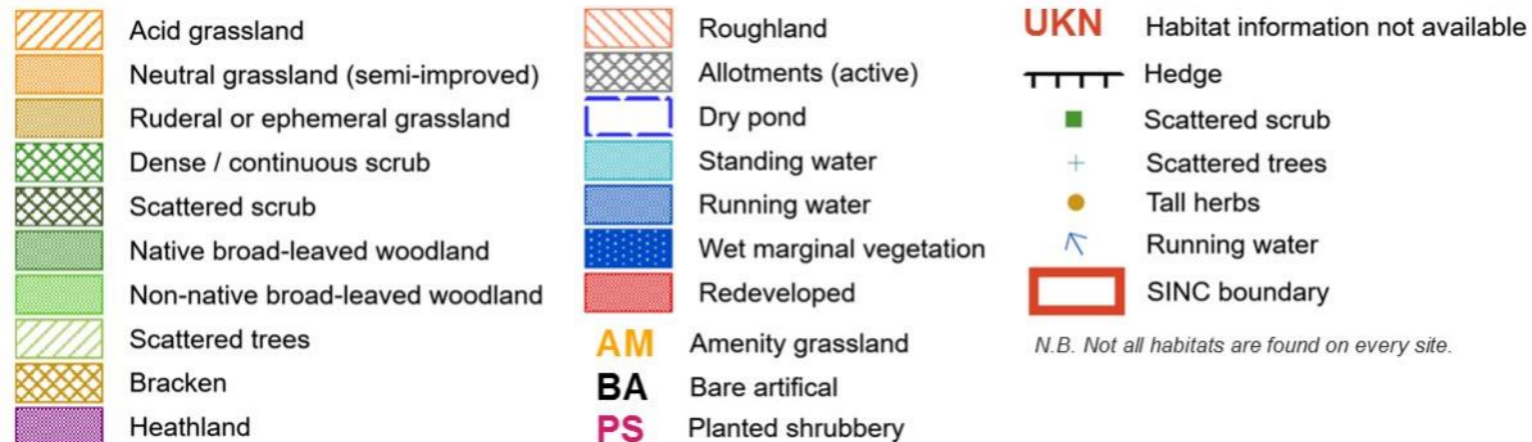

Sites of Importance for Nature Conservation: Wimbledon Park (Wandsworth section)

Habitat survey findings

London Borough of Wandsworth survey 1999 © Crown copyright and database rights 2020 Ordnance Survey 100019270

Priority species recorded on the site

From GiGL database, May 2020. Only records from last ten years are included. Confidential records not shown.

Common Name	Taxon Name	Most Recent Record
Amphibians		
No records received in last ten years**		
Birds		
No records received in last ten years**		
Fish		
No records received in last ten years**		
Fungi		
No records received in last ten years**		
Invertebrates		
Stag Beetle	<i>Lucanus cervus</i>	2016
Plants		
No records received in last ten years**		
Mammals		
No records received in last ten years**		
Reptiles		
No records received in last ten years**		