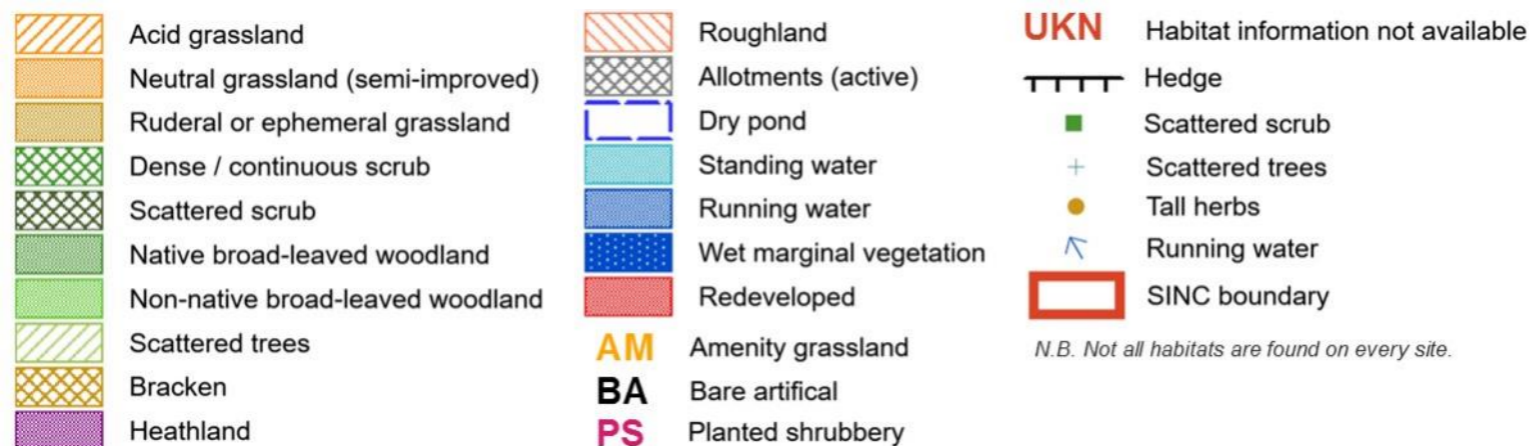

Sites of Importance for Nature Conservation: Bank of England Sports Club Grounds *

Habitat survey findings

London Borough of Wandsworth survey 1999 © Crown copyright and database rights 2020 Ordnance Survey 100019270