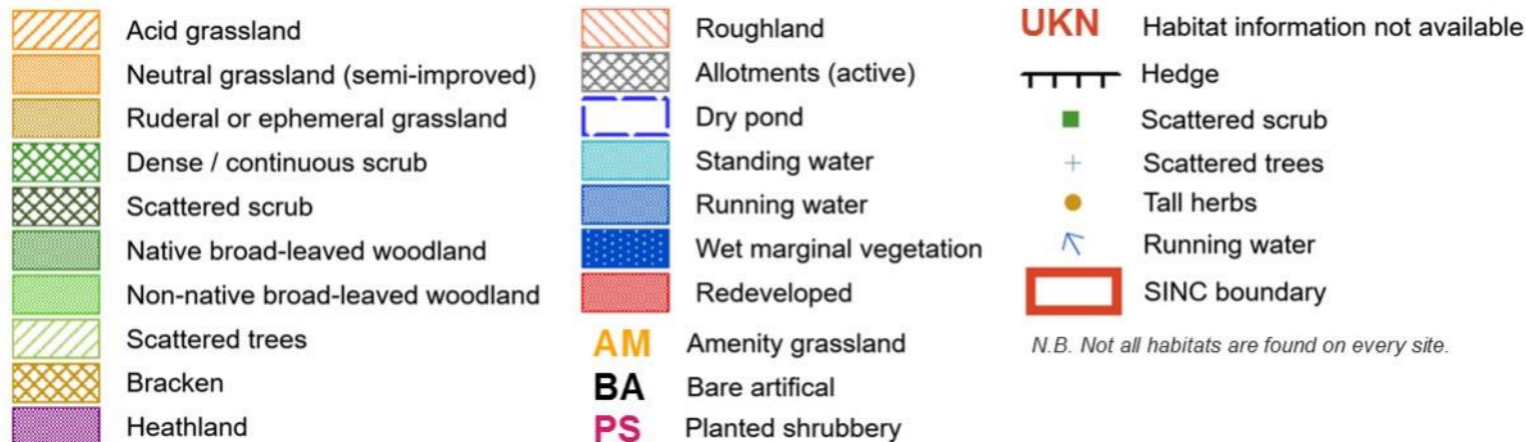

Sites of Importance for Nature Conservation: Clapham Common (Wandsworth part)

Habitat survey findings

London Borough of Wandsworth survey 1999 © Crown copyright and database rights 2020 Ordnance Survey 100019270