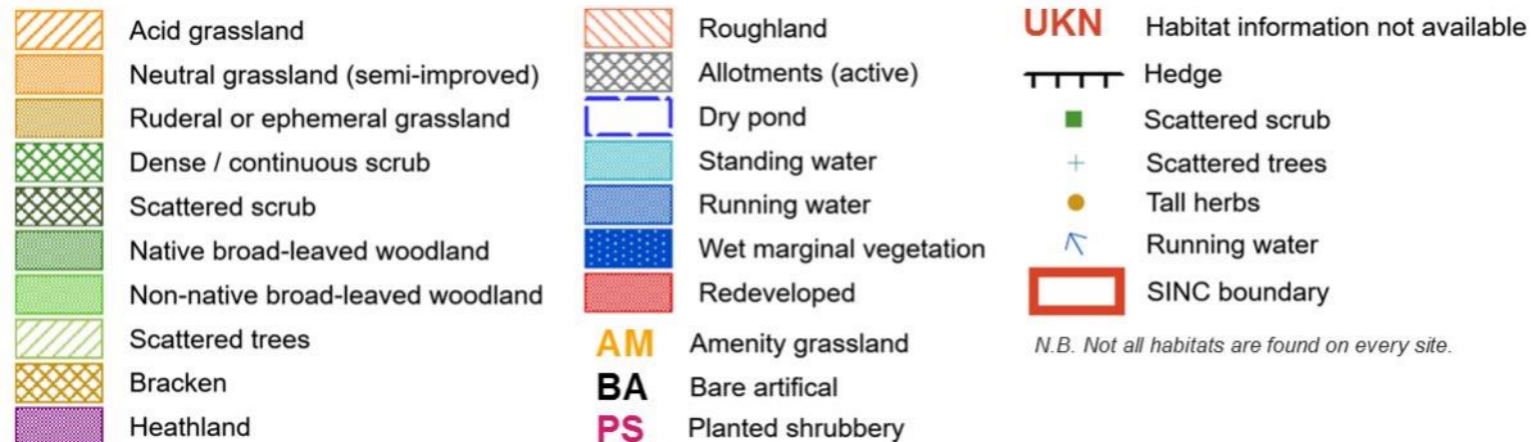

Sites of Importance for Nature Conservation: Putney Vale Cemetery

Habitat survey findings

London Borough of Wandsworth survey 1999 © Crown copyright and database rights 2020 Ordnance Survey 100019270

Priority species recorded on the site