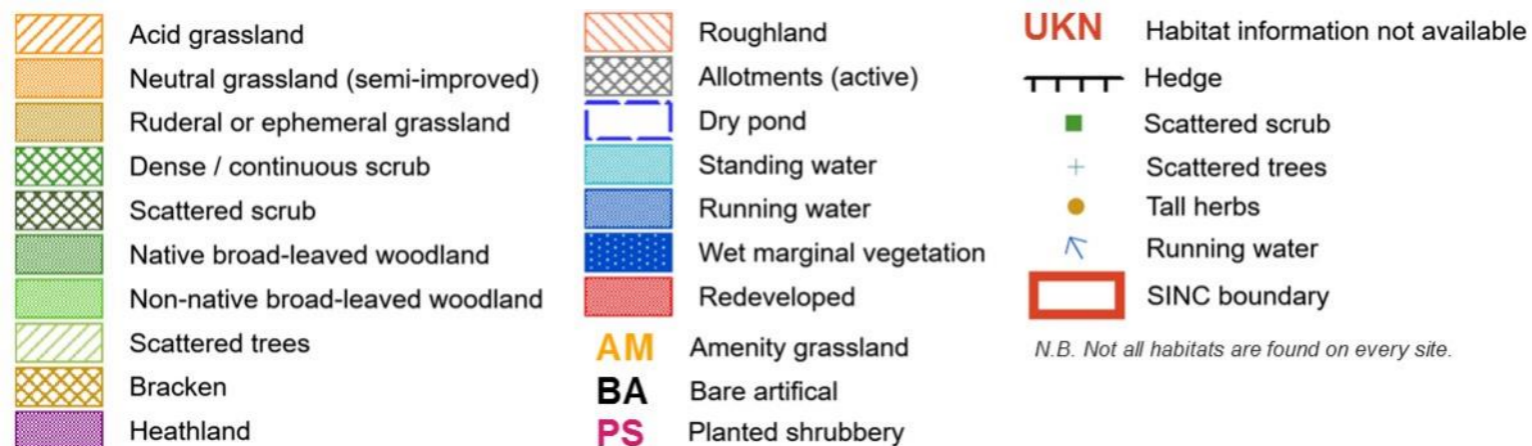

Sites of Importance for Nature Conservation: Spencer Park *

Habitat survey findings

London Borough of Wandsworth survey 1999 © Crown copyright and database rights 2020 Ordnance Survey 100019270

Priority species recorded on the site

From GiGL database, May 2020. Only records from last ten years are included. Confidential records not shown.

Common Name	Taxon Name	Most Recent Record
Amphibians		
No records received in last ten years**		
Birds		
No records received in last ten years**		
Fish		
No records received in last ten years**		
Fungi		
No records received in last ten years**		
Invertebrates		
No records received in last ten years**		
Plants		
No records received in last ten years**		
Mammals		
No records received in last ten years**		
Reptiles		
No records received in last ten years**		