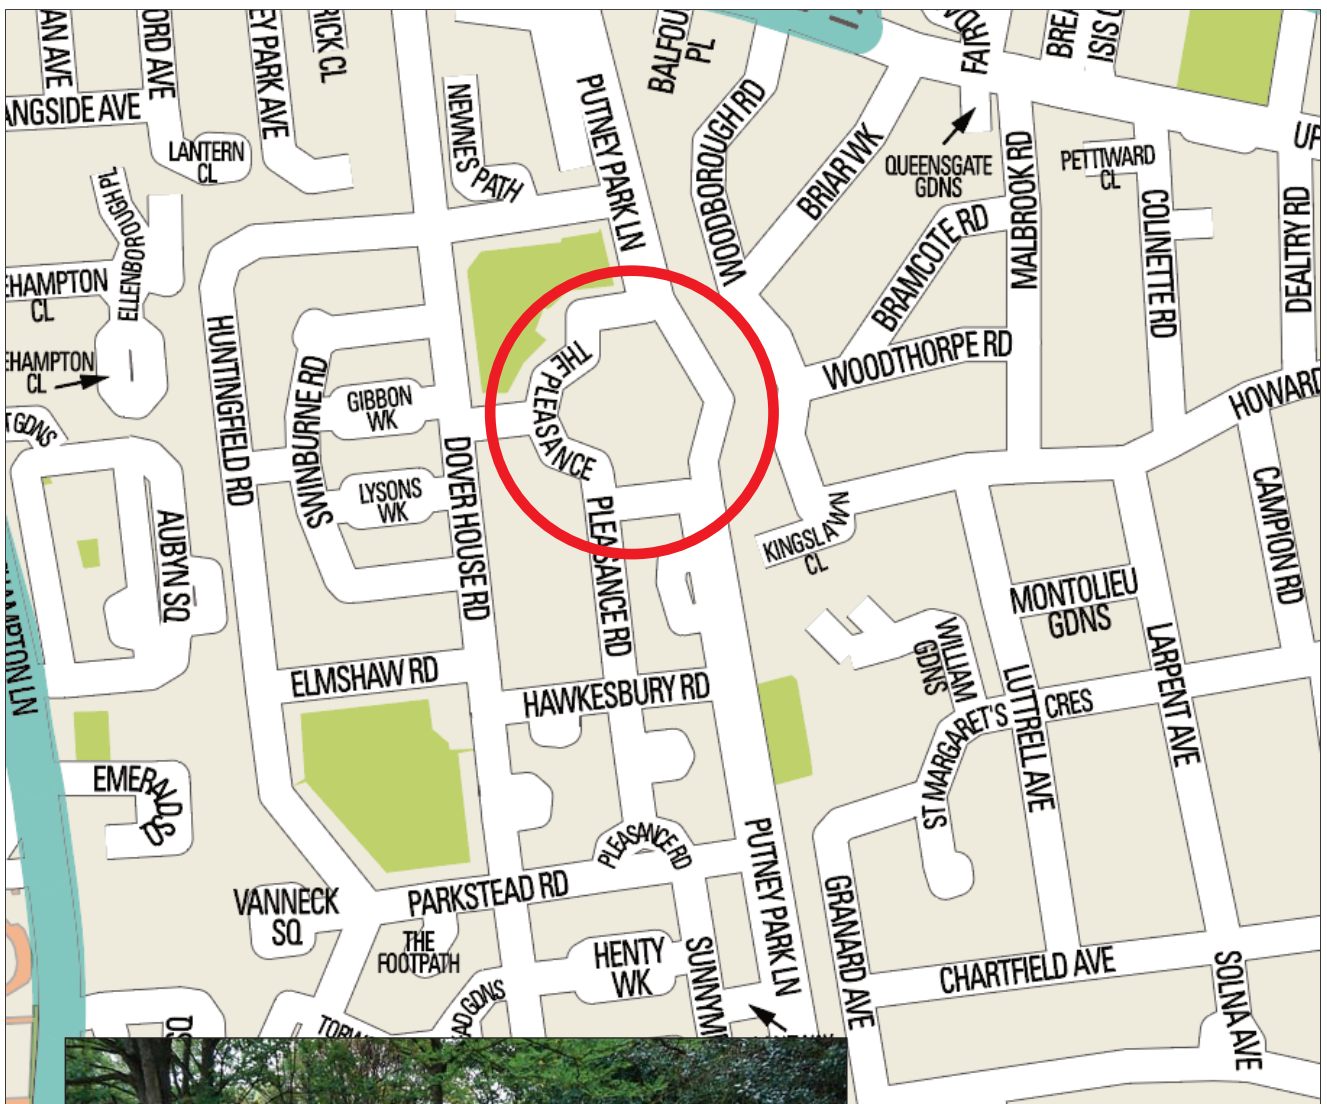

The Pleasance Natural Play Space Improvements and Trim Trail Consultation

Wandsworth Council want to hear your views about plans for the refurbishment of The Pleasance Natural Play Space as well as installing some trim trail items for adults.

Three designs have been developed for you to choose from and comment on. We would like your feedback to help decide on a final design. The new play equipment will have to be appropriate for the age range of intended use. For The Pleasance Natural Play Space, the intended age range is for children up to 8 years of age. The new trim trail items are intended for adults.